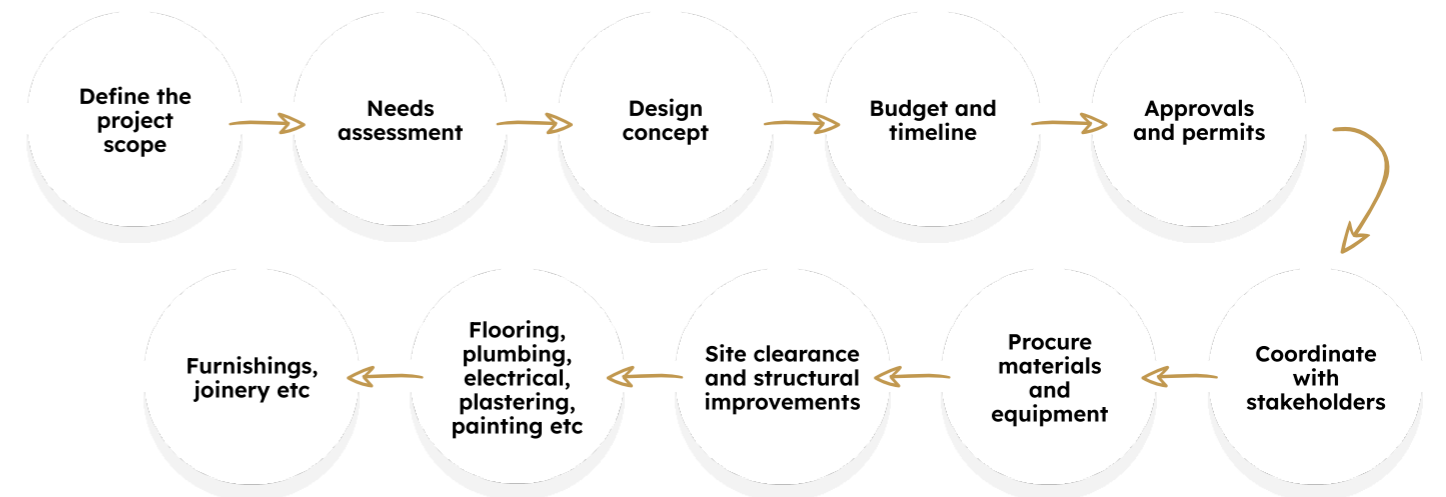

1. Define the project scope and objectives
2. Conduct a needs assessment
3. Develop the design concept
4. Prepare the budget and timeline
5. Obtain necessary approvals and permits
6. Coordinate with clients and stakeholders
7. Procure materials and equipment
8. Site clearance and structural improvements
9. Flooring, plumbing, electrical, plastering and painting
10. Furnishings, Joinery etc